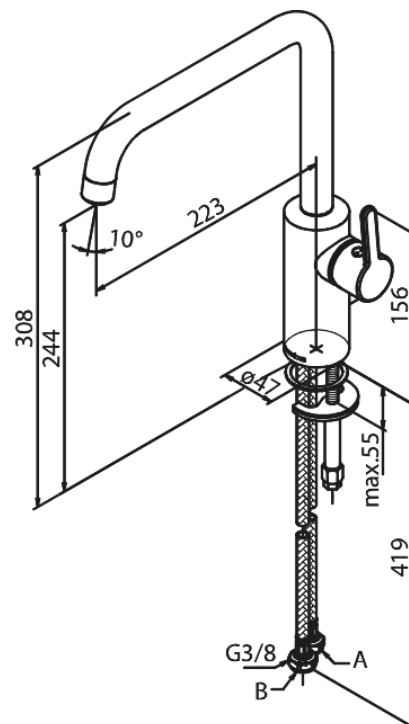

FM Mattsson Mora Group Denmark
Østbirkvej 2, DK-5240 Odense NØ

+45 88 33 00 34 damixa-international@fmm-mora.com

More information på <https://damixa.com>

damixa